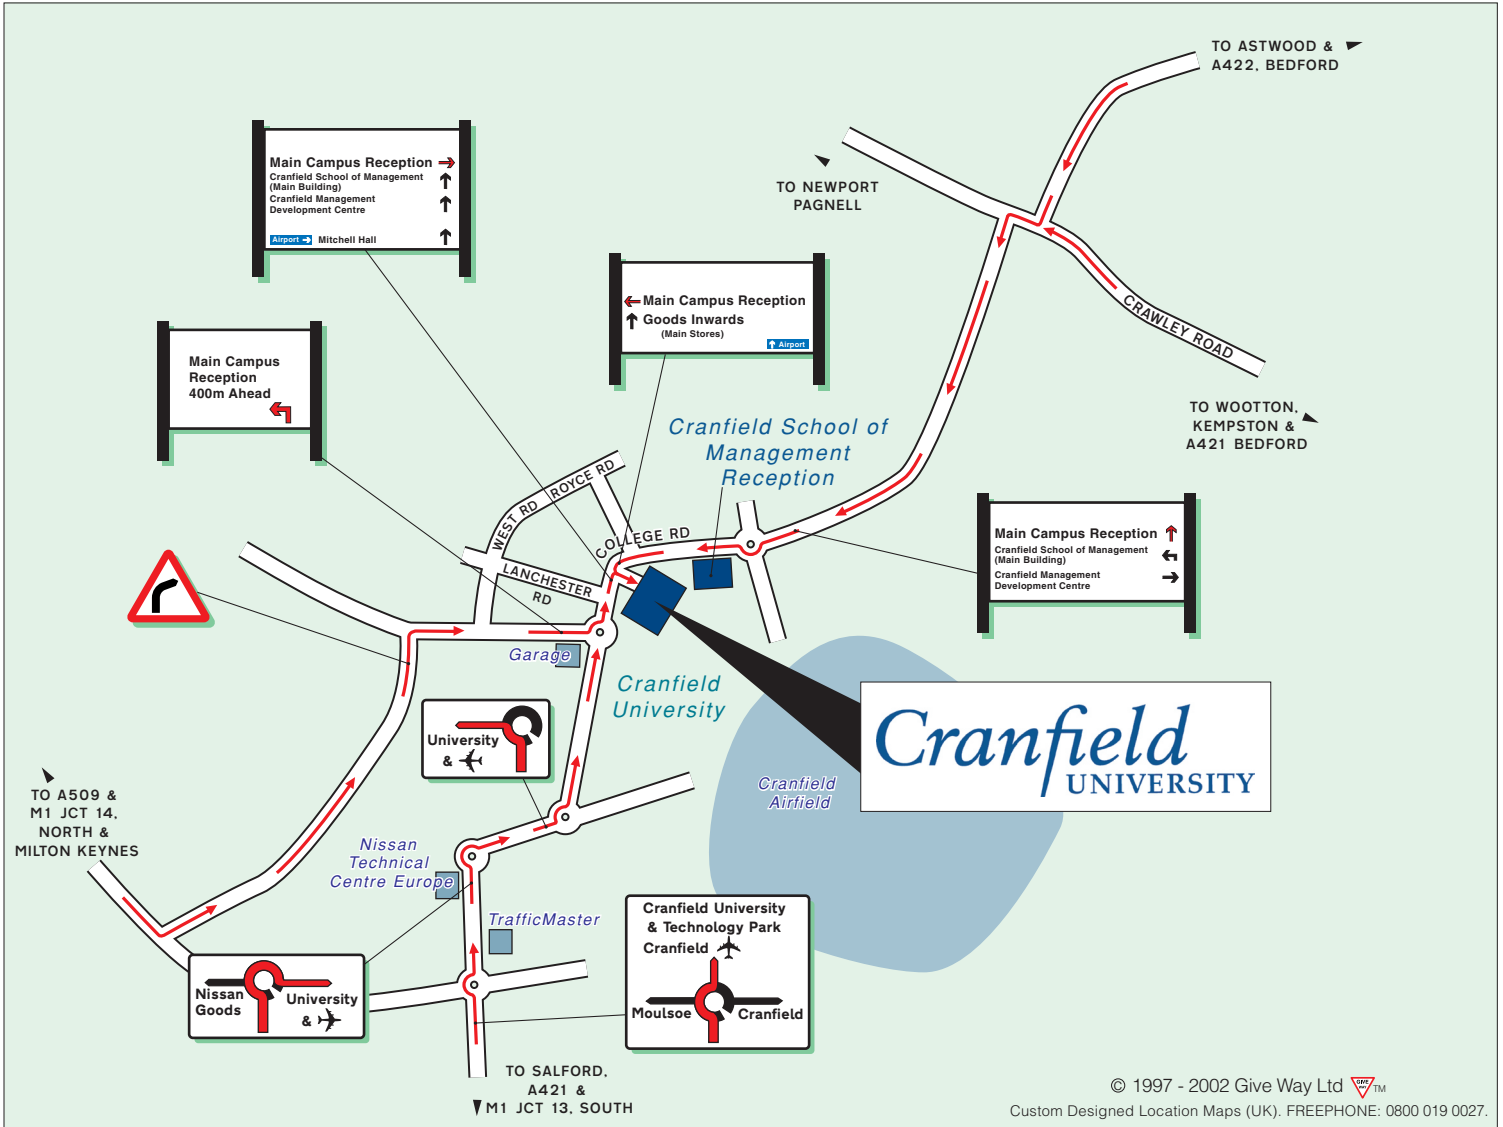

Cranfield, Bedfordshire, MK43 0AL

Tel: +44 (0)1234 750111 Fax: +44 (0)1234 750875
 Website: www.cranfield.ac.uk/locations/cranfield
 Email: info@cranfield.ac.uk

Public Transport

By Rail, Bedford:
 on London St. Pancras - Leicester line. A bus service is available from Bedford to Cranfield University.
Milton Keynes Central:
 on London Euston - North and North West line. Frequent, fast services. A bus service is available from Milton Keynes bus station to Cranfield University.

By Air, Cranfield Airport:
 is capable of handling almost any aircraft, for arrangements please contact:
 Airport Manager 01234 754784
London Luton:
 is a short train journey direct from Luton Airport Parkway station to Bedford. London Luton is also situated just off Junction 10 of the M1.

© 1997 - 2002 Give Way Ltd
 Custom Designed Location Maps (UK). FREEPHONE: 0800 019 0027.